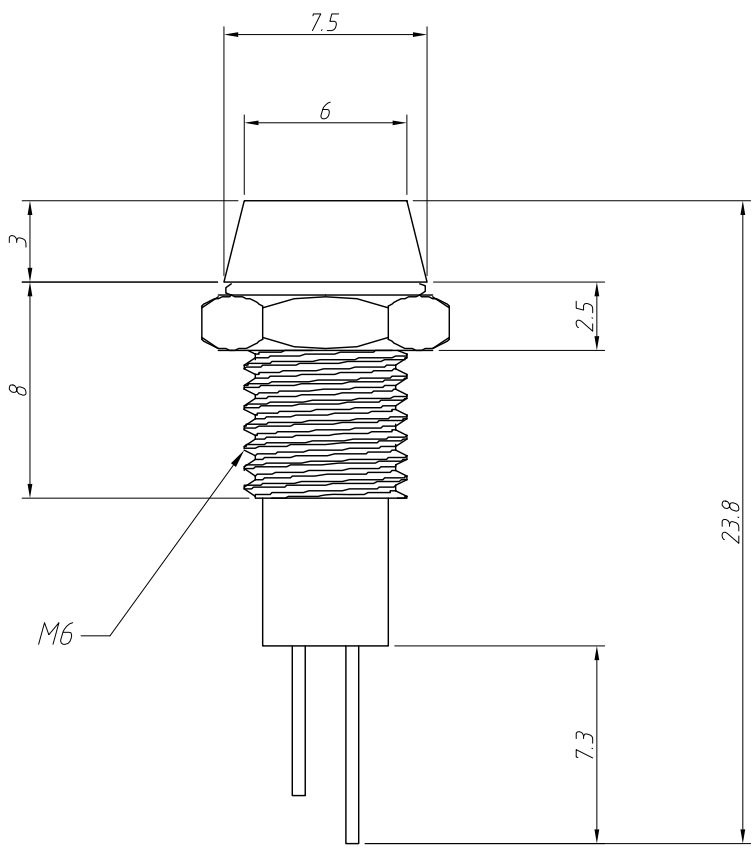

REV	SYM	Revision Record	Appr.	Date
V0	KLS07070	New Version Release	WuHao	2025-02-26

Order Information:  
KLS9-IL-M6-03A-W/O-2V-R

ANGLE TOLERANCE	PROJECTION	Description:	LED Indicator Light	
±3°				
GENERAL TOLERANCE	UNITS	mm	KLS P/N:	KLS9-IL-M6-03A-W/O-2V-R
.x ±0.30	SHEET SIZE	A4		
.xx ±0.20	Draw:	WuHao	2025-02-26	NingBo KLS ELECTRONIC CO.,LTD.
.xxx ±0.10	Check:	Daniel	2025-02-26	