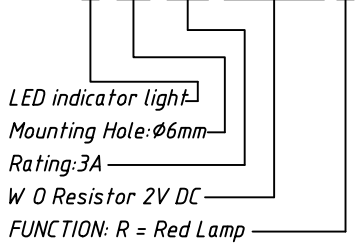

REV	SYM	Revision Record	Appr.	Date
V0	KLS07070	New Version Release	WuHao	2025-02-26

Order Information:  
KLS9-IL-M6-03A-W/O-2V-R

ANGLE TOLERANCE	PROJECTION	Description:	LED Indicator Light	
±3°				
GENERAL TOLERANCE	UNITS	mm	KLS P/N:	KLS9-IL-M6-03A-W/O-2V-R
.x ±0.30	SHEET SIZE	A4		
.xx ±0.20	Draw:	WuHao	2025-02-26	NingBo KLS ELECTRONIC CO.,LTD.
.xxx ±0.10	Check:	Daniel	2025-02-26	