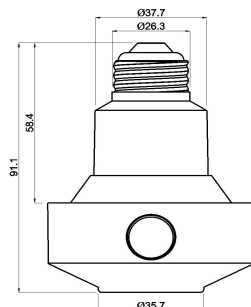

## LT500 SERIES PHOTOCONTROL LAMPHOLDER

**LT510**

**LT520**

**LT530**

**LT540**

**LT560**

### TECHNICAL SPECIFICATION

Standard	UL496
Rated Volts	120V/240V
Rated Load	150W Max*
Frequency	50/60 Hz
Fail Mode	ON
Turn-On Light Levels	10-16 Lux
Turn-Off Light Levels	<65 Lux
Action Time	3-15 sec
Operating Temperature	-40°C to +70°C
Related Humidity	96%
Switch	> 5000 ON/OFF Operations at Rated Load
Power Consumption	≤ 0.7 watts at 120VAC
Lamp Cap	E26/E27**
Lamp Holder	E26/E27**
* LT510: 100W max	
** LT510: E12	