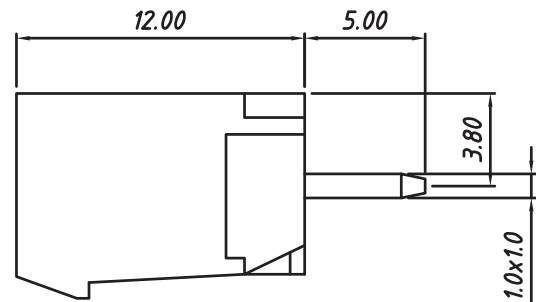

ORDER INFORMATION

Product NO.: KLS2-MPVA-5.08

Pos. NO.

Straight Pin

Pith: 5.08mm