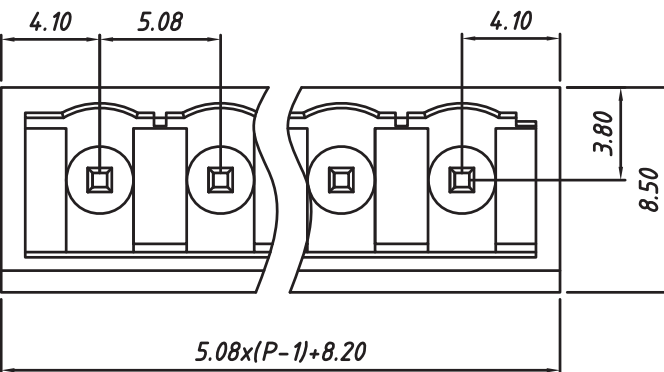

ORDER INFORMATION

Product NO.: KLS2-MPVA-5.08

Pos. NO.

Straight Pin

Pith: 5.08mm