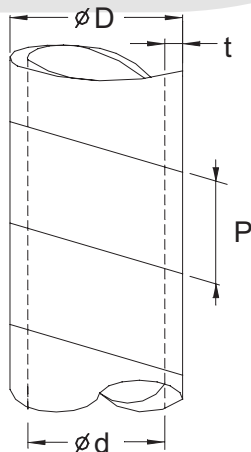

Cable Ties Series

KLS8-0921 Spiral Wrapping Band Series

Material : PE

Usage : Use suitable length and fixed in one end by cable tie then wrap in direction of clockwise.

Feature : Strong tensible, won't change shape after second usage, special color is available.

Product size can be customized

Part No.	d (mm)	D (mm)	P (mm)	t (mm)	Bundle range
KLS8-0921-KS-3	1.5	3.0	5.0	0.4	1.5-18
KLS8-0921-KS-4	4.0	6.0	7.0	0.6	10-50
KLS8-0921-KS-7	3.2	6.2	8.5	0.6	4-50
KLS8-0921-KS-8	8.0	10.0	11.4	0.8	20-60
KLS8-0921-KS-9	9.0	12.0	13.9	0.85	20-65
KLS8-0921-KS-12	12.0	15.0	15.0	1.0	20-70
KLS8-0921-KS-13	8.5	12.5	11.4	0.85	9-65
KLS8-0921-KS-15	15.0	19.0	18.2	1.2	25-100
KLS8-0921-KS-20	20.0	24.0	19.6	1.5	30-130