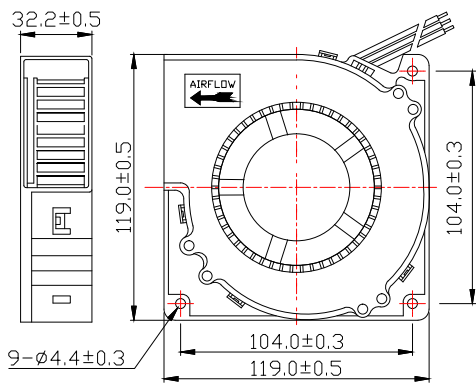

## AV-F12032

**SIZE:**

120x120x32mm

**construction:**

Glass Fiber reinforced plastic;  
Impeller and housing PBT

**OPERATING TEMPERATURE:**

Sleeve bearing -10°C to +70°C

**INSULATION RESISTANCE:**

10meg Ohm min, at 500 VDC  
(between frame and terminal)

**DIELECTRIC STRENGTH:**

5mA max, at 500 VAC 60Hz one minute  
(between frame and terminal)

### Dimensions Drawing

Unit:mm