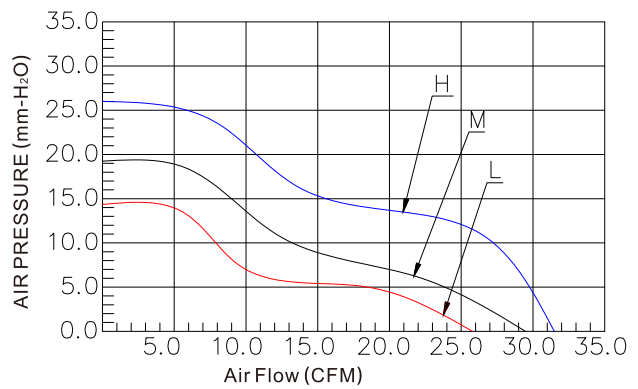

## AV-F12032

**SIZE:**

120x120x32mm

**construction:**

Glass Fiber reinforced plastic;  
Impeller and housing PBT

**OPERATING TEMPERATURE:**

Sleeve bearing -10°C to +70°C

**INSULATION RESISTANCE:**

10meg Ohm min, at 500 VDC  
(between frame and terminal)

**DIELECTRIC STRENGTH:**

5mA max, at 500 VAC 60Hz one minute  
(between frame and terminal)

### Characteristic Curves