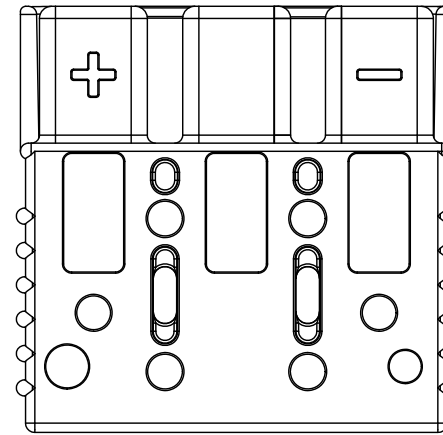

RoHS Compliance

Mating Dimensions

Material:
Housing:PC,UL 94 V-0
Color: Grey,Blue,Orange
Yellow,Red,Grey

Electrical Characteristics:
Rated Current:175A
Rated Voltage:600V

Applicable Terminal:
L-KLS1-XT175-TA
L-KLS1-XT175-T1A
L-KLS1-XT175-T2A

Order Information:
L-KLS1-XT175D-H-R

L: RoHS
XT Series
Type:H-Housing
Color:
R-Red,GY-Grey,L-Blue
Y-Yellow,OR-Orange,B-Black

ANGLE TOLERANCE	PROJECTION	Description:	
±3°		Powerpole Housing 3 Pole 175 Amp	
GENERAL TOLERANCE	UNITS	mm	KLS P/N:
x.x ±0.30	SHEET SIZE	A4	L-KLS1-XT175D-H-R
x.xx ±0.20	Draw:	Daniel	2022-04-02
x.xxx ±0.10	Check:	Daniel	2022-04-02