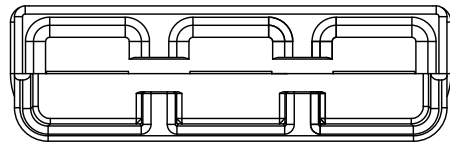

RoHS Compliance

Mating Dimensions

Material:
Housing:PC,UL 94 V-0
Color: Grey,Blue,Orange
Yellow,Red,Grey

Electrical Characteristics:
Rated Current:175A
Rated Voltage:600V

Applicable Terminal:
L-KLS1-XT175-TA
L-KLS1-XT175-T1A
L-KLS1-XT175-T2A

Order Information:
L-KLS1-XT175D-H-R

L: RoHS
XT Series
Type:H-Housing
Color:
R-Red,GY-Grey,L-Blue
Y-Yellow,OR-Orange,B-Black

ANGLE TOLERANCE	PROJECTION	Description:	
±3°		Powerpole Housing 3 Pole 175 Amp	
GENERAL TOLERANCE	UNITS	mm	KLS P/N:
x.x ±0.30	SHEET SIZE	A4	L-KLS1-XT175D-H-R
x.xx ±0.20	Draw:	Daniel	2022-04-02
x.xxx ±0.10	Check:	Daniel	2022-04-02