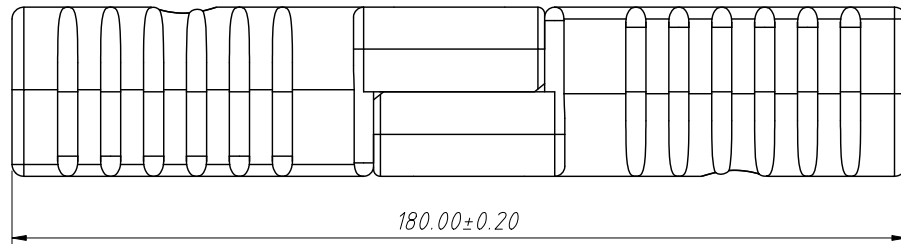

RoHS Compliance

Mating Dimensions

Material:
Housing:PC,UL 94 V-0
Color: Grey,Blue,Orange
Yellow,Red,Grey

Electrical Characteristics:
Rated Current:175A
Rated Voltage:600V

Applicable Terminal:
L-KLS1-XT175-TA
L-KLS1-XT175-T1A
L-KLS1-XT175-T2A

Order Information:
L-KLS1-XT175D-H-R

L: RoHS
XT Series
Type:H-Housing
Color:
R-Red,GY-Grey,L-Blue
Y-Yellow,OR-Orange,B-Black

ANGLE TOLERANCE	PROJECTION	Description:	
±3°		Powerpole Housing 3 Pole 175 Amp	
GENERAL TOLERANCE	UNITS	mm	KLS P/N:
x.x ±0.30	SHEET SIZE	A4	L-KLS1-XT175D-H-R
x.xx ±0.20	Draw:	Daniel	2022-04-02
x.xxx ±0.10	Check:	Daniel	2022-04-02