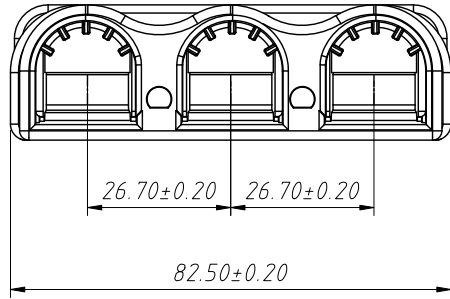

RoHS Compliance

Mating Dimensions

Material:
Housing:PC,UL 94 V-0
Color: Grey,Blue,Orange
Yellow,Red,Grey

Electrical Characteristics:
Rated Current:175A
Rated Voltage:600V

Applicable Terminal:
L-KLS1-XT175-TA
L-KLS1-XT175-T1A
L-KLS1-XT175-T2A

Order Information:
L-KLS1-XT175D-H-R

L: RoHS
XT Series
Type:H-Housing
Color:
R-Red,GY-Grey,L-Blue
Y-Yellow,OR-Orange,B-Black

ANGLE TOLERANCE	PROJECTION	Description:	
±3°		Powerpole Housing 3 Pole 175 Amp	
GENERAL TOLERANCE	UNITS	mm	KLS P/N:
x.x ±0.30	SHEET SIZE	A4	L-KLS1-XT175D-H-R
x.xx ±0.20	Draw:	Daniel	2022-04-02
x.xxx ±0.10	Check:	Daniel	2022-04-02