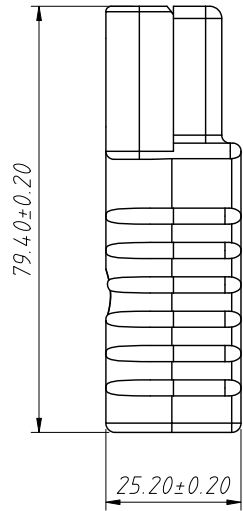

RoHS Compliance

Mating Dimensions

Material:
Housing:PC,UL 94 V-0
Color: Grey,Blue,Orange
Yellow,Red,Grey

Electrical Characteristics:
Rated Current:175A
Rated Voltage:600V

Applicable Terminal:
L-KLS1-XT175-TA
L-KLS1-XT175-T1A
L-KLS1-XT175-T2A

Order Information:
L-KLS1-XT175D-H-R

L: RoHS
XT Series
Type:H-Housing
Color:
R-Red,GY-Grey,L-Blue
Y-Yellow,OR-Orange,B-Black

ANGLE TOLERANCE	PROJECTION	Description:	
±3°		Powerpole Housing 3 Pole 175 Amp	
GENERAL TOLERANCE	UNITS	mm	KLS P/N:
x.x ±0.30	SHEET SIZE	A4	L-KLS1-XT175D-H-R
x.xx ±0.20	Draw:	Daniel	2022-04-02
x.xxx ±0.10	Check:	Daniel	2022-04-02