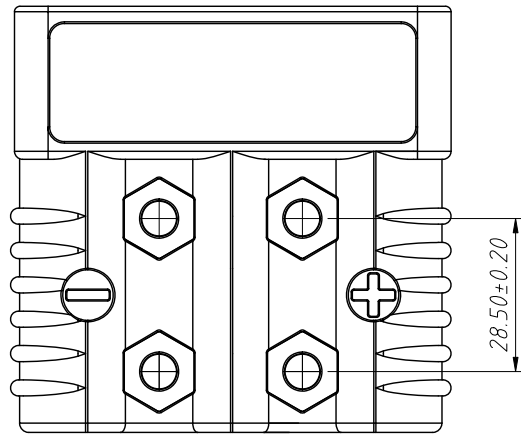

RoHS Compliance

Mating Dimensions

Material:
Housing:PC,UL 94 V-0
Color: Grey,Blue,Orange
Yellow,Red,Grey

Electrical Characteristics:
Rated Current:175A
Rated Voltage:600V

Applicable Terminal:
L-KLS1-XT175-TA
L-KLS1-XT175-T1A
L-KLS1-XT175-T2A

Order Information:
L-KLS1-XT175D-H-R

L: RoHS
XT Series
Type:H-Housing
Color:
R-Red,GY-Grey,L-Blue
Y-Yellow,OR-Orange,B-Black

ANGLE TOLERANCE	PROJECTION	Description:	
±3°		Powerpole Housing 3 Pole 175 Amp	
GENERAL TOLERANCE	UNITS	mm	KLS P/N:
x.x ±0.30	SHEET SIZE	A4	L-KLS1-XT175D-H-R
x.xx ±0.20	Draw:	Daniel	2022-04-02
x.xxx ±0.10	Check:	Daniel	2022-04-02