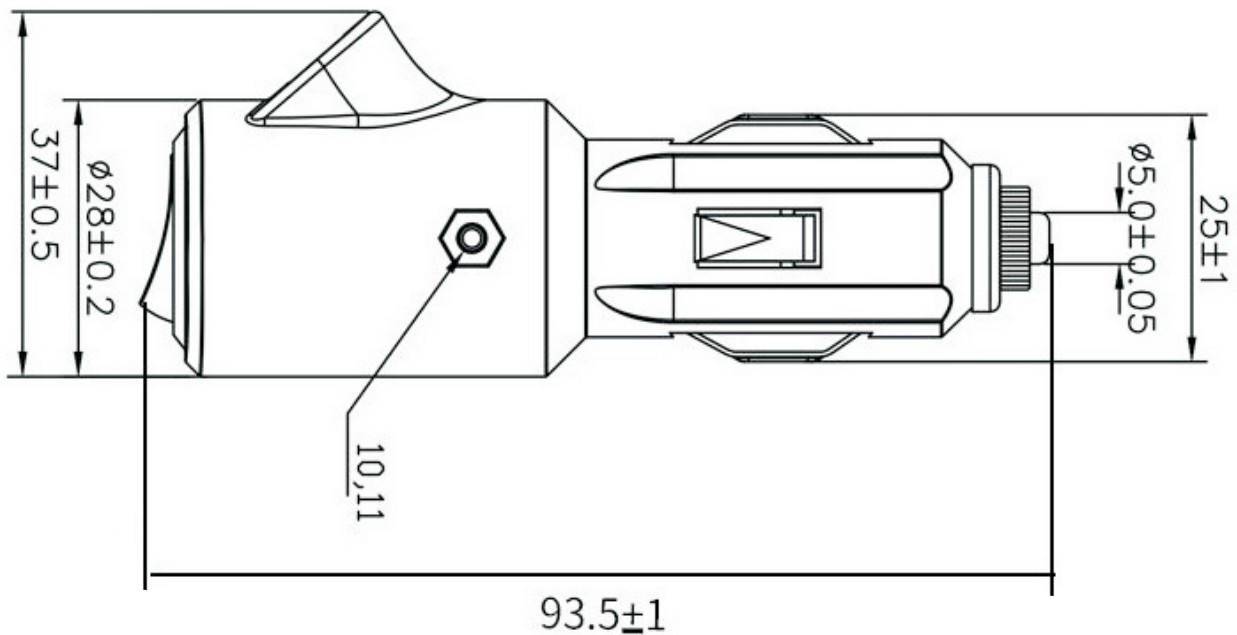

AUTO CIG PLUG

Auto Male Plug Cigarette Lighter Adapter with LED

KLS5-CIG-005L

Material:

Material: Nylon
Output and Input Voltage: 12-24V
Max. Current: 10A

ORDER INFORMATION

Product NO.: KLS5-CIG-005L

KLS5:Pos. NO.

Part Number