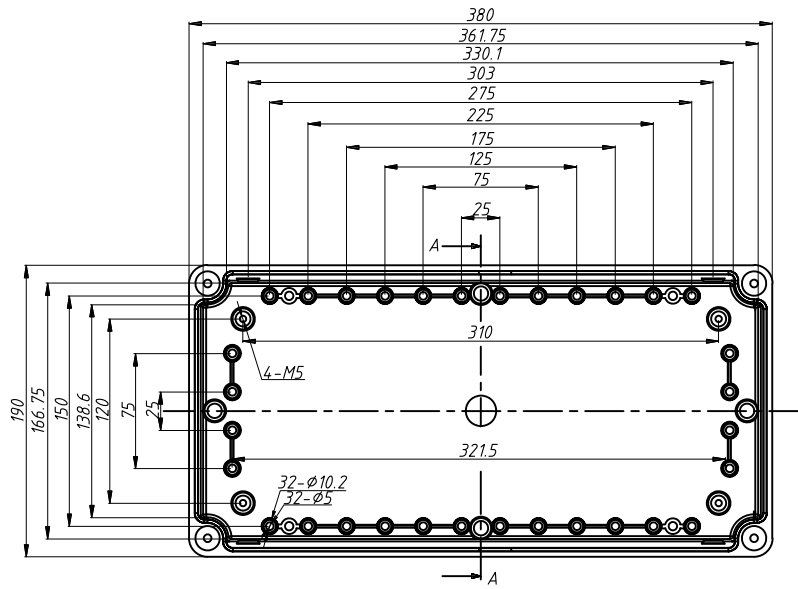

H

G Standard accessories

Name	PCS	Material	Colour
Cover	1	ABS	Gray
Base	1	ABS	Gray
Sealing strip	1	Silicon rubber	Black
Screw	4	PA	Gray

GENERAL TOLERANCE	ANGLE TOLERANCE	PROJECTION	 mm	IP65 Plastic Waterproof Box Size:380x190x130mm	
.X ±0.15	.X ±5°	UNITS			A4
.X ±0.03	.X ±3°	SHEET SIZE			
.XX ±0.05	.XX ±2°		KLS P/N:	L-KLS24-PWPA006	
Draw by: Date	2018-03-10			NingBo KLS ELECTRONIC CO.,L TD.	
Check by: Date	2018-03-10				
SCALE	SHEET	1	OF	1	