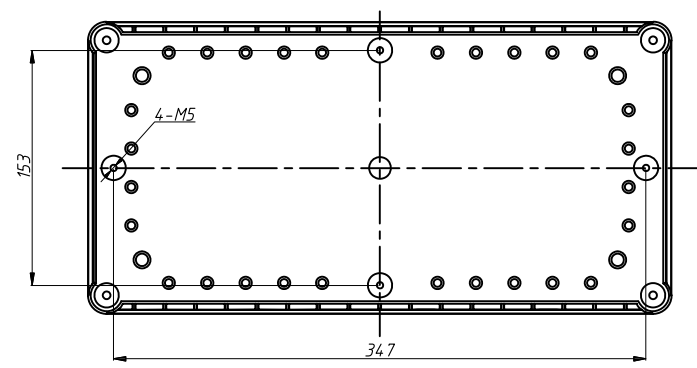

H

G Standard accessories

Name	PCS	Material	Colour
Cover	1	ABS	Gray
Base	1	ABS	Gray
Sealing strip	1	Silicon rubber	Black
Screw	4	PA	Gray

GENERAL TOLERANCE	ANGLE TOLERANCE	PROJECTION	 mm	IP65 Plastic Waterproof Box Size:380x190x130mm	
.X ±0.15	.X ±5°	UNITS			A4
.X ±0.03	.X ±3°	SHEET SIZE			
.XX ±0.05	.XX ±2°		KLS P/N:	L-KLS24-PWPA006	
Draw by: Date	2018-03-10			NingBo KLS ELECTRONIC CO.,L TD.	
Check by: Date	2018-03-10				
SCALE	SHEET	1	OF	1	