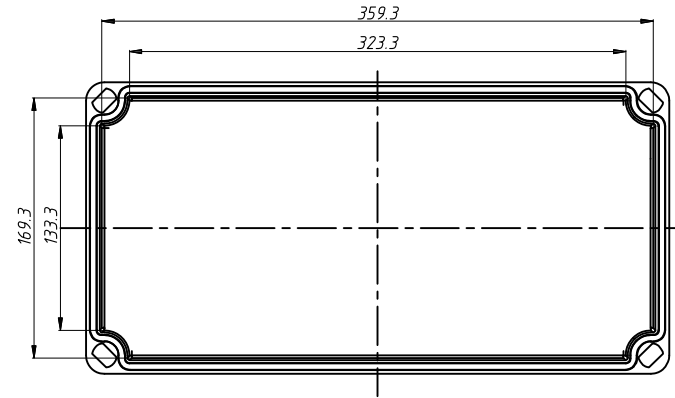

H

G Standard accessories

Name	PCS	Material	Colour
Cover	1	ABS	Gray
Base	1	ABS	Gray
Sealing strip	1	Silicon rubber	Black
Screw	4	PA	Gray

GENERAL TOLERANCE	ANGLE TOLERANCE	PROJECTION	 mm	IP65 Plastic Waterproof Box Size:380x190x130mm	
.X ±0.15	.X ±5°	UNITS			A4
.X ±0.03	.X ±3°	SHEET SIZE			
.XX ±0.05	.XX ±2°		KLS P/N:	L-KLS24-PWPA006	
Draw by: Date	2018-03-10			NingBo KLS ELECTRONIC CO.,L TD.	
Check by: Date	2018-03-10				
SCALE	SHEET	1	OF	1	