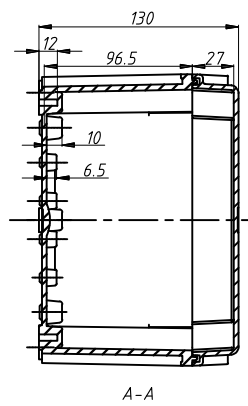

H

G Standard accessories

Name	PCS	Material	Colour
Cover	1	ABS	Gray
Base	1	ABS	Gray
Sealing strip	1	Silicon rubber	Black
Screw	4	PA	Gray

GENERAL TOLERANCE	ANGLE TOLERANCE	PROJECTION	 mm	IP65 Plastic Waterproof Box Size:380x190x130mm	
.X ±0.15	.X ±5°	UNITS			A4
.X ±0.03	.X ±3°	SHEET SIZE			
.XX ±0.05	.XX ±2°		KLS P/N:	L-KLS24-PWPA006	
Draw by: Date	2018-03-10			NingBo KLS ELECTRONIC CO.,L TD.	
Check by: Date	2018-03-10				
SCALE	SHEET	1	OF	1	