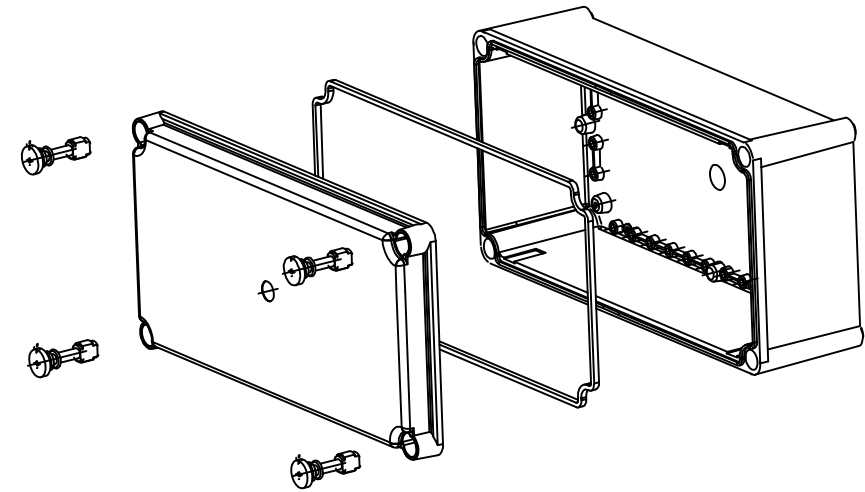

H

G Standard accessories

Name	PCS	Material	Colour
Cover	1	ABS	Gray
Base	1	ABS	Gray
Sealing strip	1	Silicon rubber	Black
Screw	4	PA	Gray

GENERAL TOLERANCE	ANGLE TOLERANCE	PROJECTION	 mm	IP65 Plastic Waterproof Box Size:380x190x130mm	
.X ±0.15	.X ±5°	UNITS			A4
.X ±0.03	.X ±3°	SHEET SIZE			
.XX ±0.05	.XX ±2°		KLS P/N:	L-KLS24-PWPA006	
Draw by: Date	2018-03-10			NingBo KLS ELECTRONIC CO.,L TD.	
Check by: Date	2018-03-10				
SCALE	SHEET	1	OF	1	