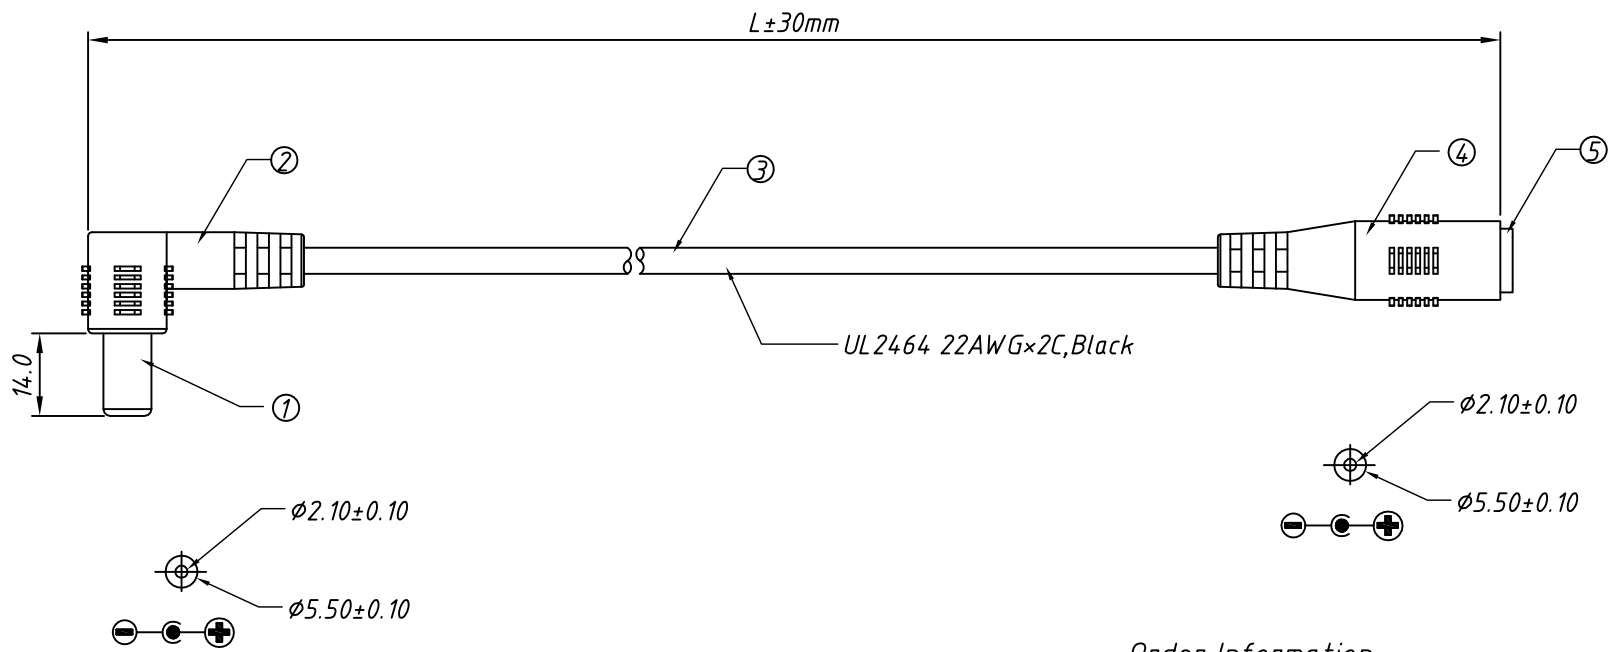

1
RoHS Compliant

Order Information

L-KLS17-ARA002- 22 B 1000

L: RoHS
 ARA002: 5.5x2.1 R/A Male to Female DC Cable
 22: UL2468 22AWGx2C
 B: Color: B- Black W- White
 1000: Length 1000=1000mm
 1500=1500mm

Note
 1: Open/Short Text 100% Text.
 2: Text Volts/insulation: DC 5V / 500KΩ
 3: All must be meet on RoHS Compliant

5	PVC molding	PVC,BLACK	g	xx
4	Connector	5.5x2.1 DC Female Jack	PCS	1
3	Cable	UL2464-22AWGx2C,Black	mm	L
2	PVC molding	PVC,BLACK,R/A Modul	g	xx
1	Connector	5.5x2.1x14 DC Male PLUG	PCS	1
ITEM	PART NAME	Description	UNIT	Q'TY

		Description:	
PROJECTION		5.5x2.1mm R/A Male To Female DC Cable	
UNITS	mm	KLS P/N:	L-KLS17-ARA002-22BXXXX
SHEET SIZE	A4	 NingBo KLS ELECTRONIC CO.,L TD.	
Draw:Daniel	2018-05-10		
Check:Daniel	2018-05-17		