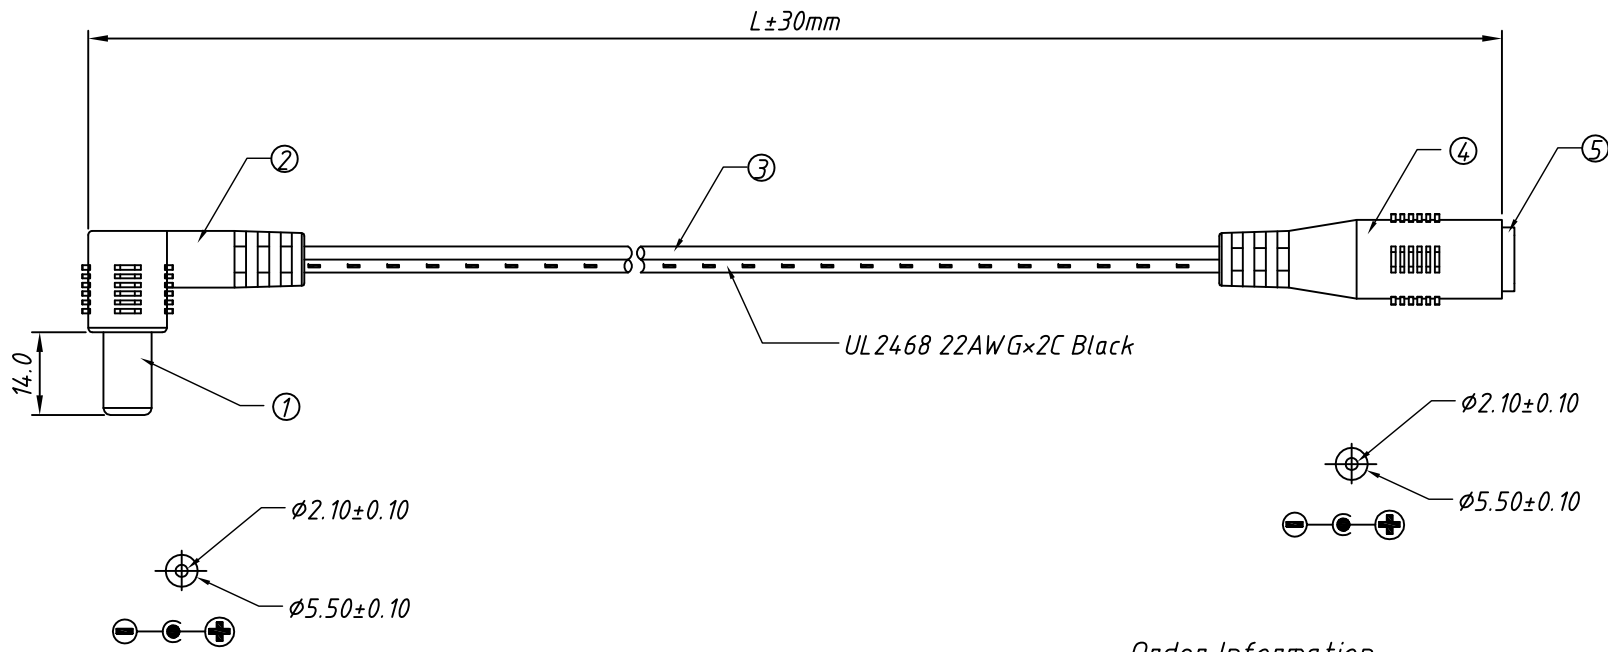

1  
RoHS Compliant

Order Information

L-KLS17-ACA002- 22 B 1000

L: RoHS  
 ACA002: 5.5x2.1 R/A Male to Female DC Cable  
 22: UL 2468 22AWGx2C  
 B: Color: B- Black W- White  
 1000: Length 1000=1000mm  
 1500=1500mm

Note  
 1: Open/Short Text 100% Text.  
 2: Text Volts/insulation: DC 5V / 500KΩ  
 3: All must be meet on RoHS Compliant

5	PVC molding	PVC,BLACK	g	xx
4	Connector	5.5x2.1 DC Female Jack	PCS	1
3	Cable	UL 2468-22AWGx2C,Black	mm	L
2	PVC molding	PVC,BLACK,R/A Modul	g	xx
1	Connector	5.5x2.1x14 DC Male PLUG	PCS	1
ITEM	PART NAME	Description	UNIT	Q'TY

		Description:	
		5.5x2.1mm R/A Male To Female DC Cable	
PROJECTION		KLS P/N:	L-KLS17-ACA002-22BXXXX
UNITS	mm		
SHEET SIZE	A4		
Draw:Daniel	2018-05-10		NingBo KLS ELECTRONIC CO.,L TD.
Check:Daniel	2018-05-17		