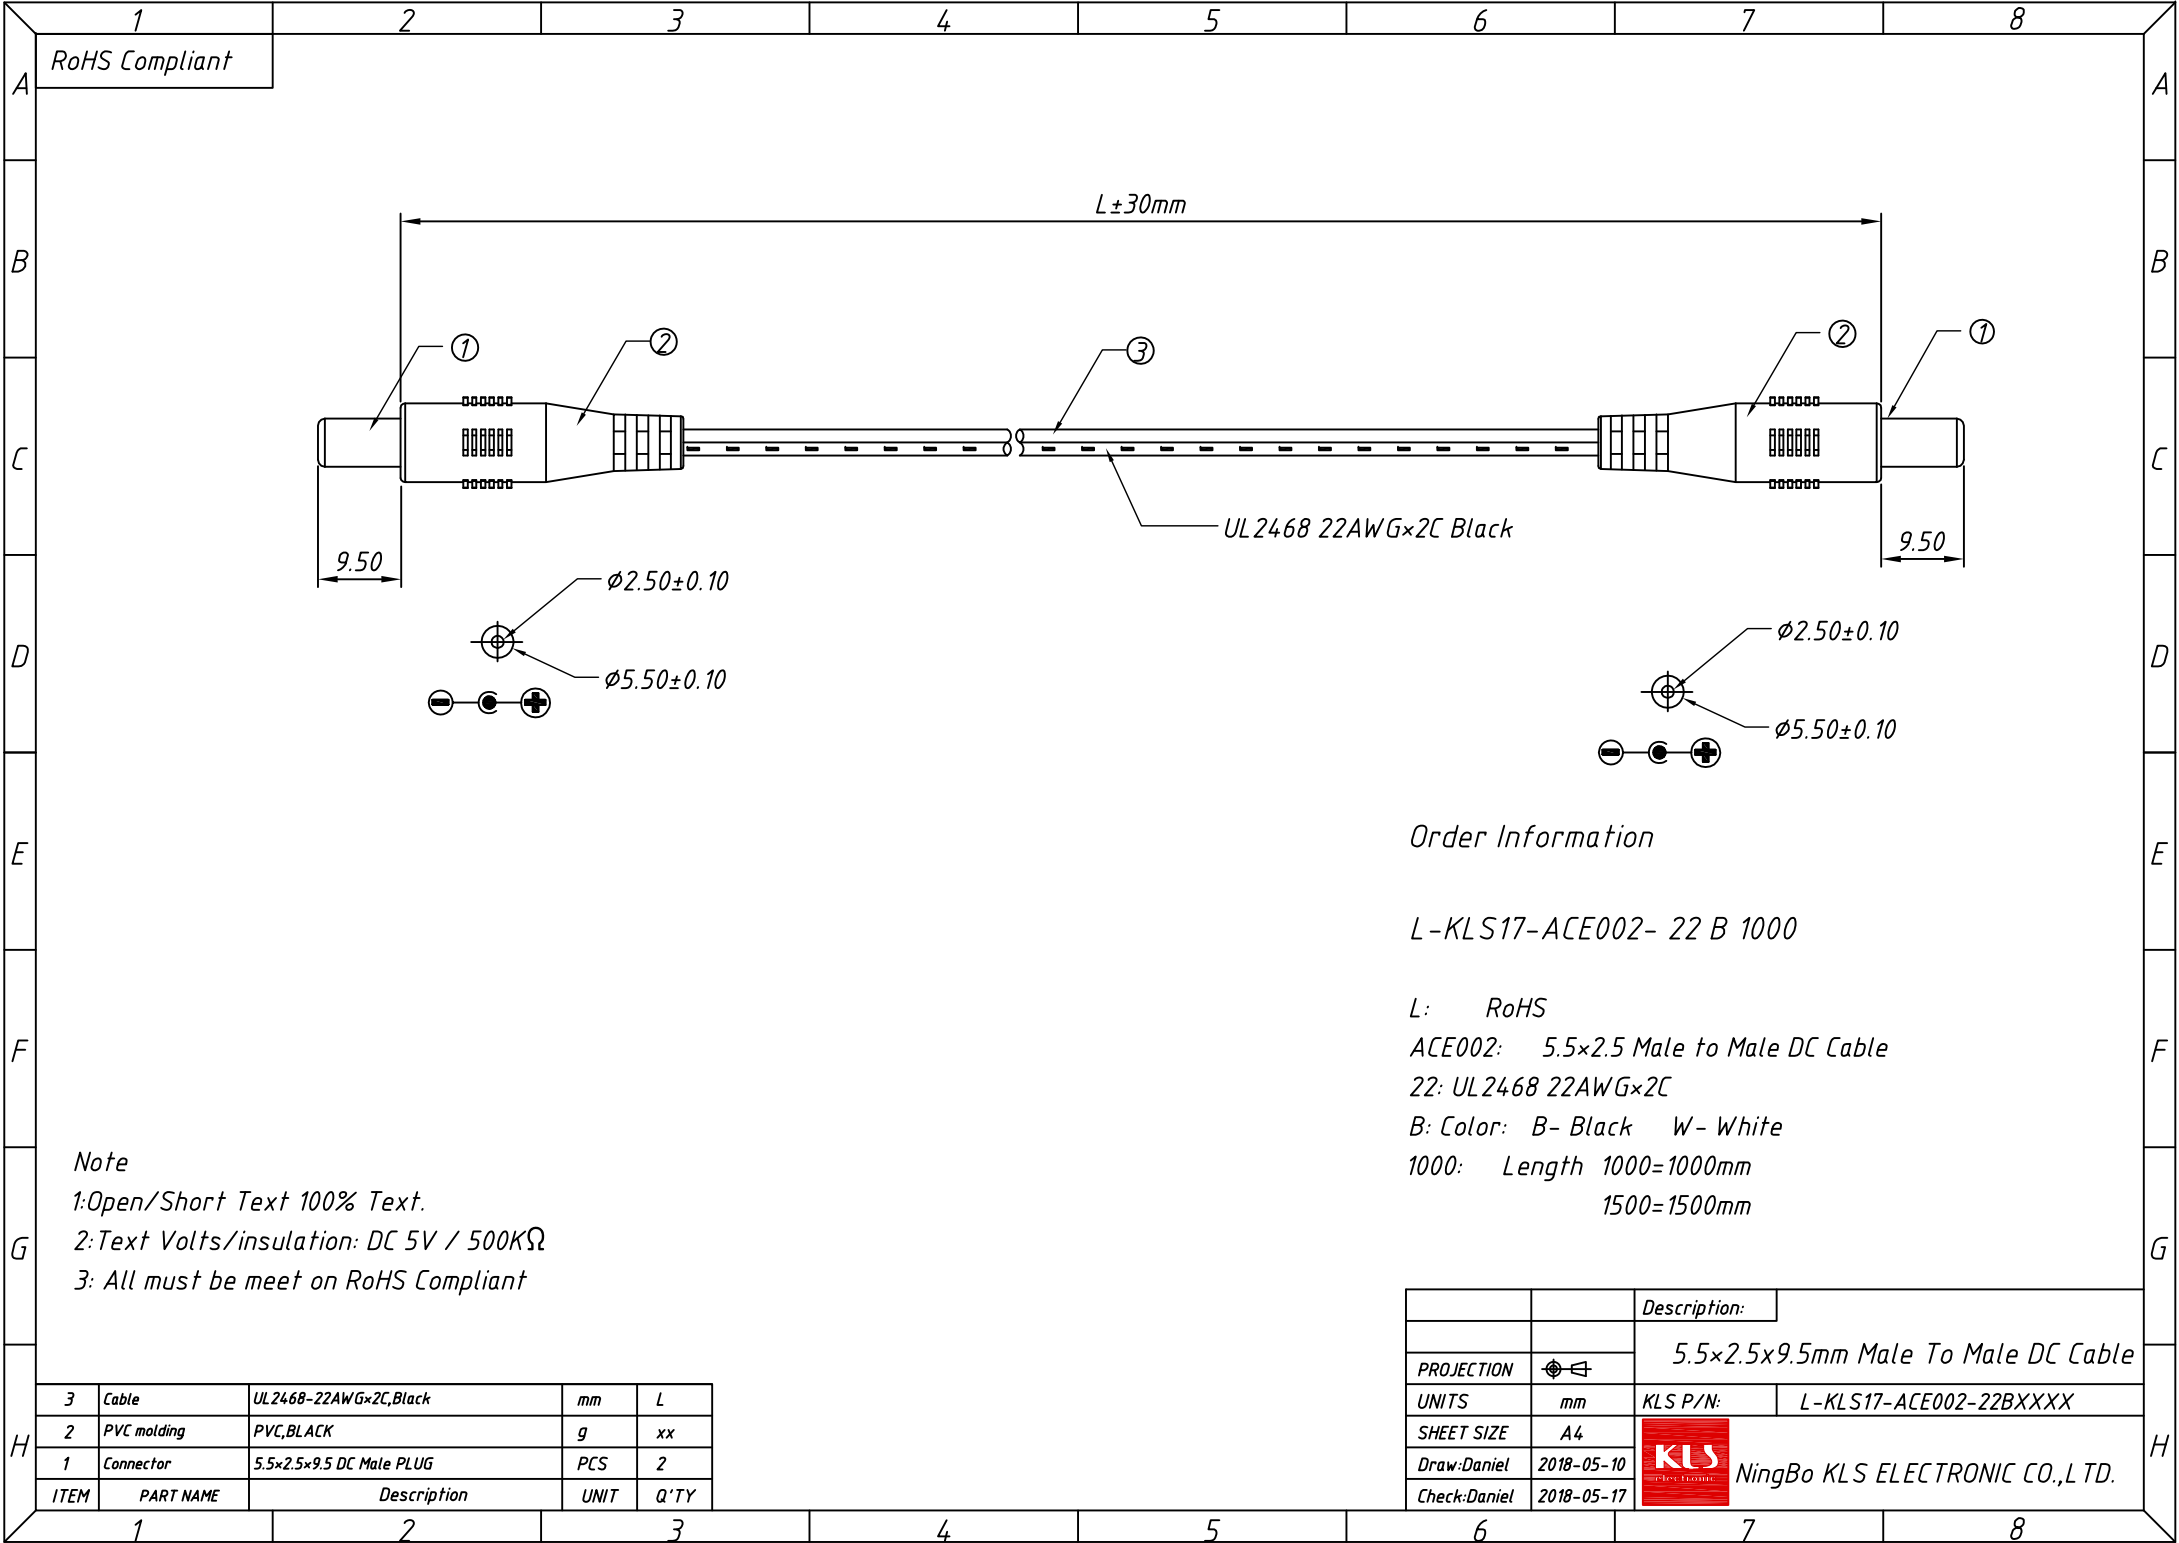

1
RoHS Compliant

Note
 1: Open/Short Text 100% Text.
 2: Text Volts/insulation: DC 5V / 500KΩ
 3: All must be meet on RoHS Compliant

Order Information

L-KLS17-ACE002- 22 B 1000

L: RoHS
 ACE002: 5.5x2.5 Male to Male DC Cable
 22: UL2468 22AWGx2C
 B: Color: B- Black W- White
 1000: Length 1000=1000mm
 1500=1500mm

3	Cable	UL2468-22AWGx2C,Black	mm	L
2	PVC molding	PVC,BLACK	g	xx
1	Connector	5.5x2.5x9.5 DC Male PLUG	PCS	2
ITEM	PART NAME	Description	UNIT	Q'TY

		Description:	
		5.5x2.5x9.5mm Male To Male DC Cable	
PROJECTION		KLS P/N:	L-KLS17-ACE002-22BXXXX
UNITS	mm		
SHEET SIZE	A4		
Draw:Daniel	2018-05-10	NingBo KLS ELECTRONIC CO.,L TD.	
Check:Daniel	2018-05-17		