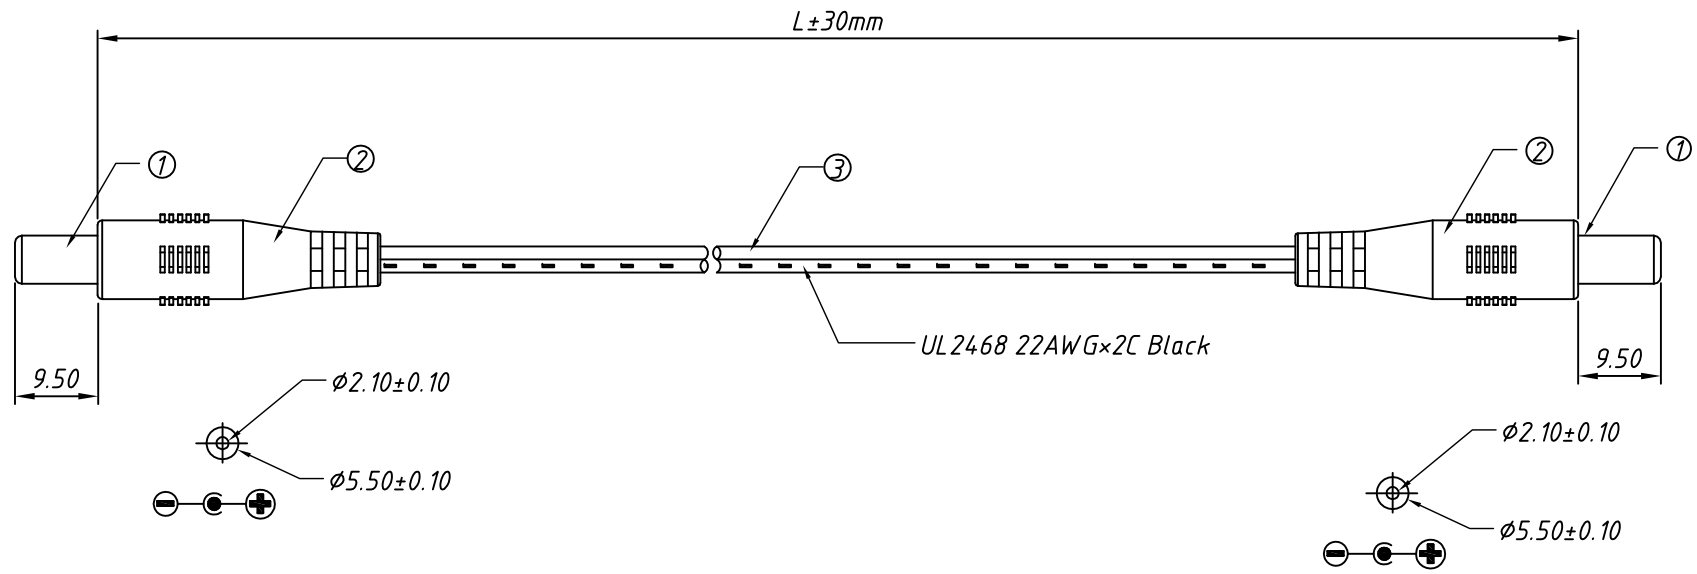

1
RoHS Compliant

Order Information

L-KLS17-ACE001- 22 B 1000

L: RoHS
 ACE001: 5.5×2.1 Male to Male DC Cable
 22: UL2468 22AWG×2C
 B: Color: B- Black W- White
 1000: Length 1000=1000mm
 1500=1500mm

Note
 1:Open/Short Text 100% Text.
 2:Text Volts/insulation: DC 5V / 500KΩ
 3: All must be meet on RoHS Compliant

3	Cable	UL2468-22AWG×2C,Black	mm	L
2	PVC molding	PVC,BLACK	g	xx
1	Connector	5.5×2.1×9.5 DC Male PLUG	PCS	2
ITEM	PART NAME	Description	UNIT	Q'TY

		Description:	
		5.5×2.1×9.5mm Male To Male DC Cable	
PROJECTION		KLS P/N:	L-KLS17-ACE001-22BXXXX
UNITS	mm		
SHEET SIZE	A4		
Draw:Daniel	2018-05-10	NingBo KLS ELECTRONIC CO.,L TD.	
Check:Daniel	2018-05-17		