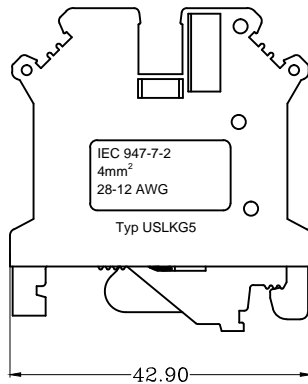

# UK Rail-Mounted Terminal Block

KLS2-USLKG5

IEC Rated data			
Wire range	0.2-4mm <sup>2</sup>		
Solid	0.2-6mm <sup>2</sup>		
Stranded	0.2-4mm <sup>2</sup>		
Stranded with ferrules without plastic sleeve	0.25-4mm <sup>2</sup>		
Stranded with ferrules with plastic sleeve	0.25-2.5mm <sup>2</sup>		
Strip length	8-9mm		
Rated voltage	800V		
Rated surge voltage	8KV		
Pollution degree	3		
Surge voltage category	III		
UL Rated data	B	C	D
Rated voltage	600V	600V	
Wire range	28-12AWG		
Other information			
Housing	PA66		
Contact	Copper alloy		
Coating	Nickel		
Flame retardant rating	V0		
Storage ambient temperature	-40°C - +85°C		
Usage ambient temperature	-25°C - +70°C		
Screw-thread	M3		
Tightening torque	0.6-0.8 Nm		
rails Size	SP35X7.5/SP35X15/SP32X7.5		