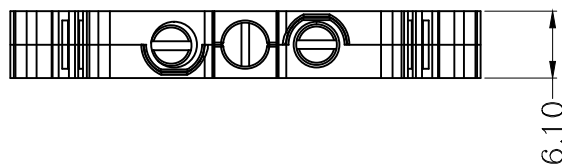

# UK Rail-Mounted Terminal Block

KLS2-USLKG5

IEC Rated data			
Wire range	0.2-4mm <sup>2</sup>		
Solid	0.2-6mm <sup>2</sup>		
Stranded	0.2-4mm <sup>2</sup>		
Stranded with ferrules without plastic sleeve	0.25-4mm <sup>2</sup>		
Stranded with ferrules with plastic sleeve	0.25-2.5mm <sup>2</sup>		
Strip length	8-9mm		
Rated voltage	800V		
Rated surge voltage	8KV		
Pollution degree	3		
Surge voltage category	III		
UL Rated data	B	C	D
Rated voltage	600V	600V	
Wire range	28-12AWG		
Other information			
Housing	PA66		
Contact	Copper alloy		
Coating	Nickel		
Flame retardant rating	V0		
Storage ambient temperature	-40°C - +85°C		
Usage ambient temperature	-25°C - +70°C		
Screw-thread	M3		
Tightening torque	0.6-0.8 Nm		
rails Size	SP35X7.5/SP35X15/SP32X7.5		