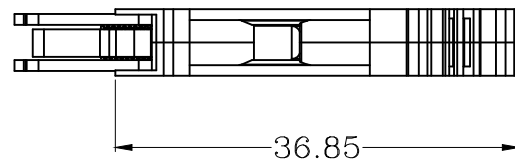

# UK Rail-Mounted Terminal Block

KLS2-USLKG5

IEC Rated data			
Wire range	0.2-4mm <sup>2</sup>		
Solid	0.2-6mm <sup>2</sup>		
Stranded	0.2-4mm <sup>2</sup>		
Stranded with ferrules without plastic sleeve	0.25-4mm <sup>2</sup>		
Stranded with ferrules with plastic sleeve	0.25-2.5mm <sup>2</sup>		
Strip length	8-9mm		
Rated voltage	800V		
Rated surge voltage	8KV		
Pollution degree	3		
Surge voltage category	III		
UL Rated data	B	C	D
Rated voltage	600V	600V	
Wire range	28-12AWG		
Other information			
Housing	PA66		
Contact	Copper alloy		
Coating	Nickel		
Flame retardant rating	V0		
Storage ambient temperature	-40°C - +85°C		
Usage ambient temperature	-25°C - +70°C		
Screw-thread	M3		
Tightening torque	0.6-0.8 Nm		
rails Size	SP35X7.5/SP35X15/SP32X7.5		