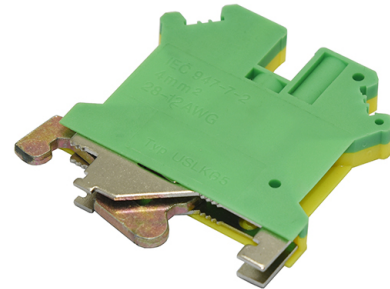

# UK Rail-Mounted Terminal Block

KLS2-USLKG5

IEC Rated data			
Wire range	0.2-4mm <sup>2</sup>		
Solid	0.2-6mm <sup>2</sup>		
Stranded	0.2-4mm <sup>2</sup>		
Stranded with ferrules without plastic sleeve	0.25-4mm <sup>2</sup>		
Stranded with ferrules with plastic sleeve	0.25-2.5mm <sup>2</sup>		
Strip length	8-9mm		
Rated voltage	800V		
Rated surge voltage	8KV		
Pollution degree	3		
Surge voltage category	III		
UL Rated data	B	C	D
Rated voltage	600V	600V	
Wire range	28-12AWG		
Other information			
Housing	PA66		
Contact	Copper alloy		
Coating	Nickel		
Flame retardant rating	V0		
Storage ambient temperature	-40°C - +85°C		
Usage ambient temperature	-25°C - +70°C		
Screw-thread	M3		
Tightening torque	0.6-0.8 Nm		
rails Size	SP35X7.5/SP35X15/SP32X7.5		