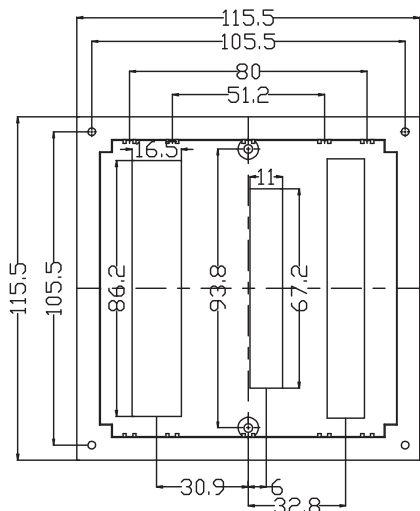

Digital, desktop generic shell

KLS24-JG5-61 Size:120*84mm

Product Description:

- * Adapt to all types of multi-function three-phase power meter, digital temperature instruments, intelligent instruments mounted cabinet
- * Product Standard accessories: panel housing, two mounting pieces, two screws
- * Color and villages bulk material can be customized
- * This product is free to arrange LCD screen, digital control, lights and other layout, a plurality of key-hole design

I

ORDER INFORMATION

Product NO.: KLS24-JG5-61

Pos. NO.

No.