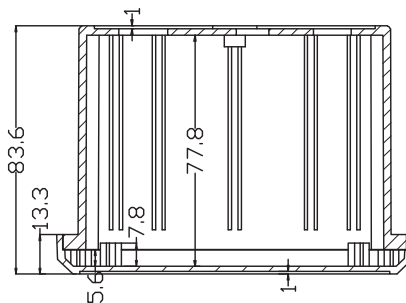

Digital, desktop generic shell

KLS24-JG5-61 Size:120*84mm

Product Description:

- * Adapt to all types of multi-function three-phase power meter, digital temperature instruments, intelligent instruments mounted cabinet
- * Product Standard accessories: panel housing, two mounting pieces, two screws
- * Color and villages bulk material can be customized
- * This product is free to arrange LCD screen, digital control, lights and other layout, a plurality of key-hole design

I

ORDER INFORMATION

Product NO.: KLS24-JG5-61

Pos. NO.

No.