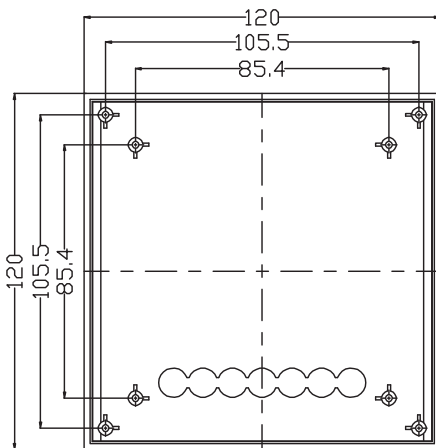

Digital, desktop generic shell

KLS24-JG5-61 Size:120*84mm

Product Description:

- * Adapt to all types of multi-function three-phase power meter, digital temperature instruments, intelligent instruments mounted cabinet
- * Product Standard accessories: panel housing, two mounting pieces, two screws
- * Color and villages bulk material can be customized
- * This product is free to arrange LCD screen, digital control, lights and other layout, a plurality of key-hole design

I

ORDER INFORMATION

Product NO.: KLS24-JG5-61

Pos. NO.

No.