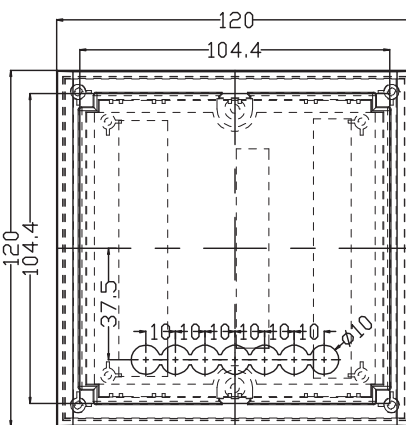

Digital, desktop generic shell

KLS24-JG5-61 Size:120*84mm

Product Description:

- * Adapt to all types of multi-function three-phase power meter, digital temperature instruments, intelligent instruments mounted cabinet
- * Product Standard accessories: panel housing, two mounting pieces, two screws
- * Color and villages bulk material can be customized
- * This product is free to arrange LCD screen, digital control, lights and other layout, a plurality of key-hole design

I

ORDER INFORMATION

Product NO.: KLS24-JG5-61

Pos. NO.

No.