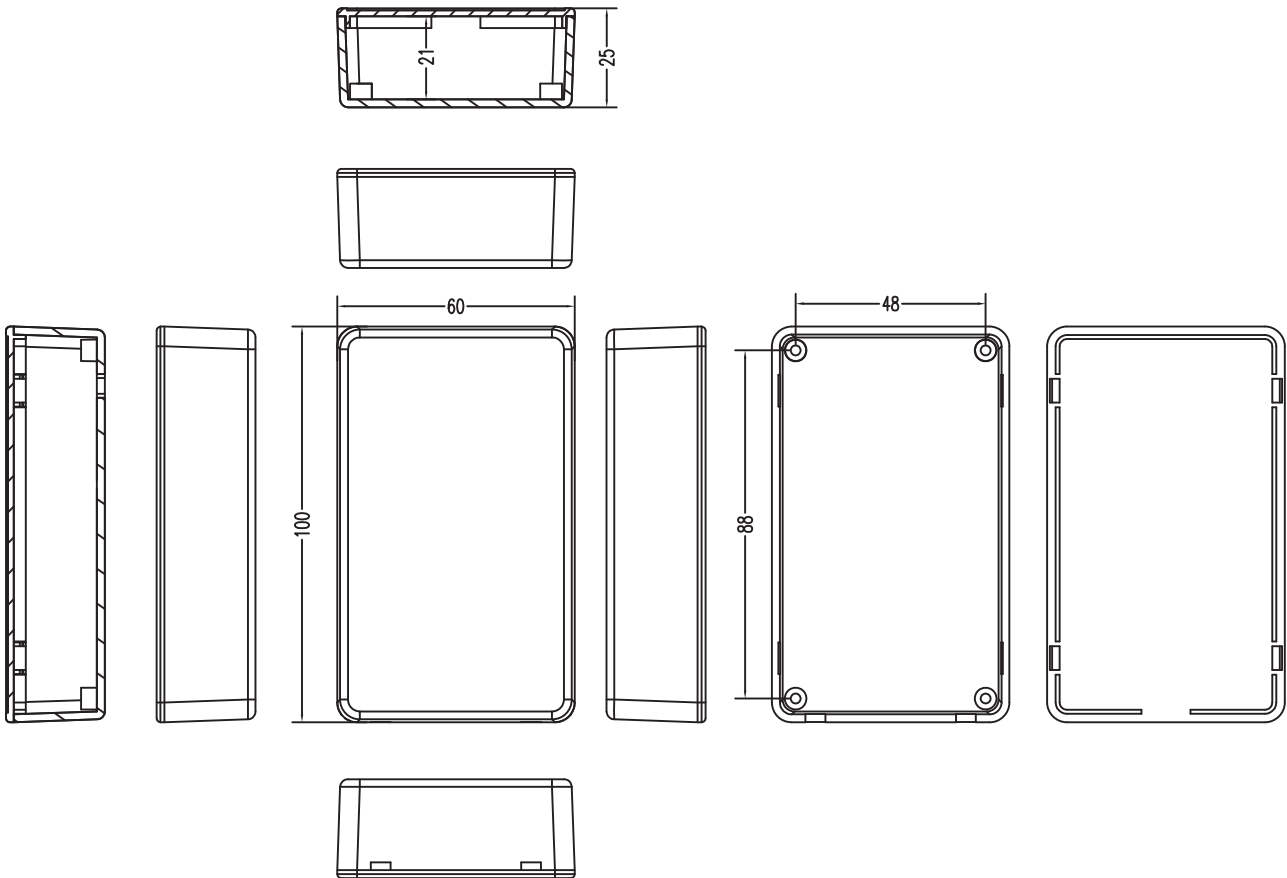

Digital, desktop generic shell

KLS24-JG5-02 Size:100*60*25mm

Product Description:

- *Product Material: ABS
- *Adapt to all types of terminal control boxes
- *Product Standard accessories: cap, base
- *Box body with the hook-type connection, tool-free installation
- *Color and villages bulk material can be customized
- *Product cover may require modification

ORDER INFORMATION

Product NO.: KLS24-JG5-02

Pos. NO.

No.