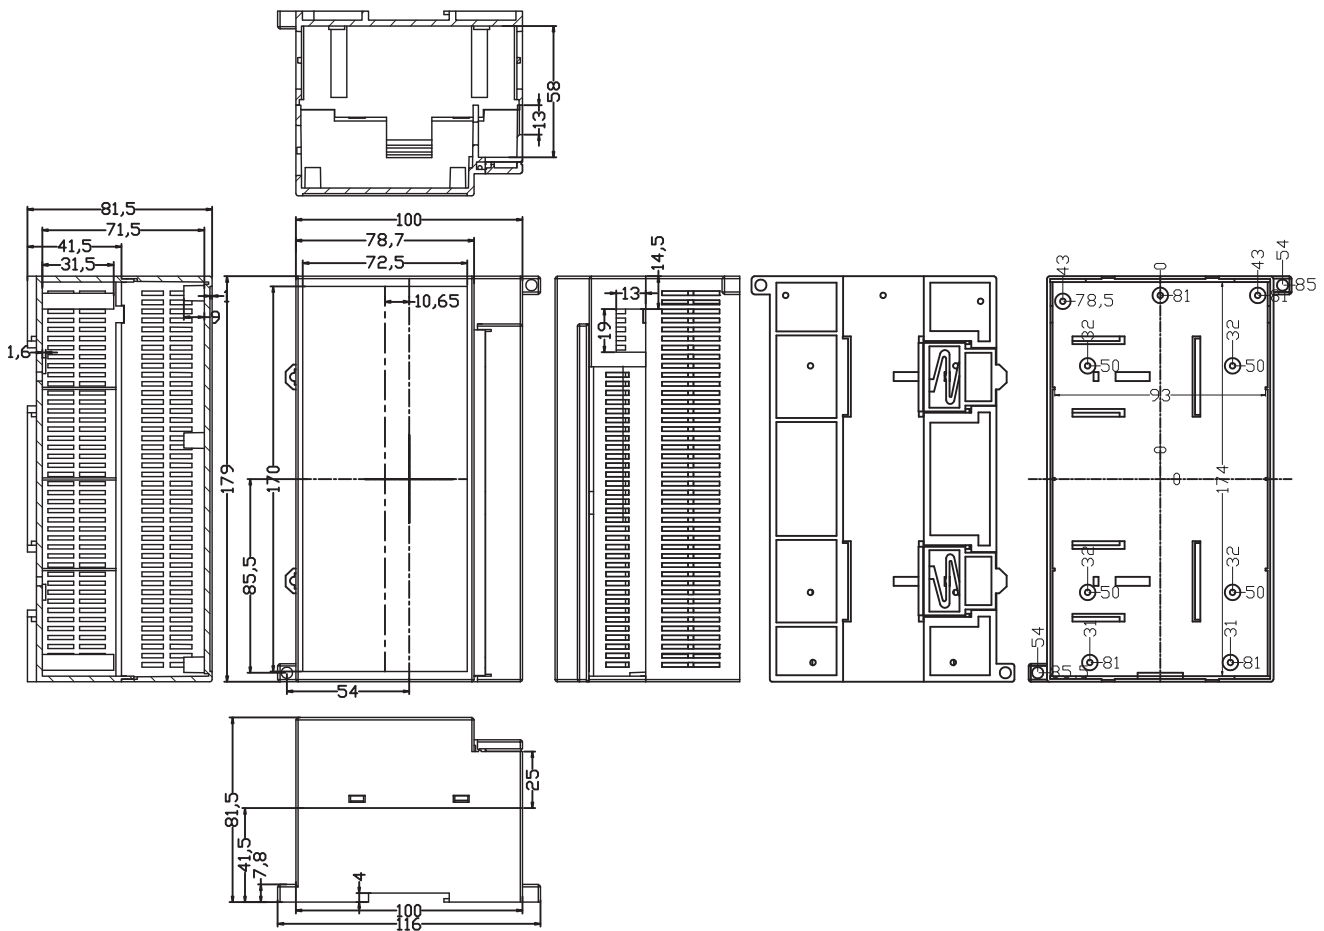

PLC housing

KLS24-JG3-42 179*100*77mm PLC housing, gray

Product Description:

*Product Material: ABS

*Product Specifications: 179 * 100 * 77mm

ORDER INFORMATION

Product NO.: KLS24-JG3-42

Pos. NO.