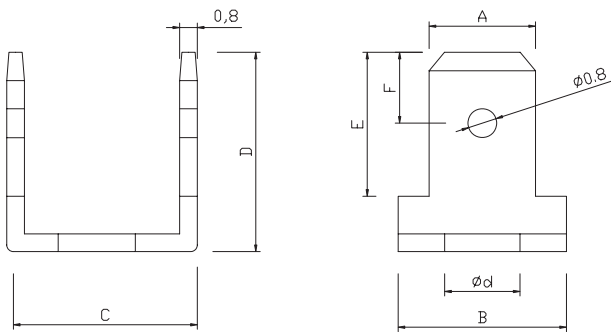

Terminals Series

KLS8-01147 Terminal Series

Terminal Material: Brass

Model No.	A	B	C	D	E	F	ϕd	Packaging
PC-187A	4.8	6.6	9	11.3	6.7	3.8	3.5	1000
							4.3	
PC-250A	6.4	8.2	10	14	8.2	4	3.5	
							4.3	
PC-250B	6.4	8.2	9	12.2	8.2	4	5.2	
							4.3	

ORDER INFORMATION

KLS8-01147 -PC-187A-3.5