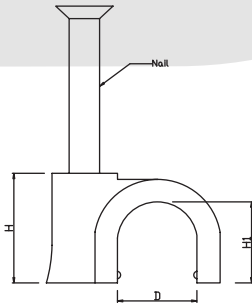

Cable Clip Series

KLS8-0708 Cable Clip Series

Material : PE,fixable,good elasticity,to bear collision,unable broken.

Color : Nature

Insert nail,nail stick to plastic seat,save time and cost down.

VIII

ITEM. NO.	H (mm)	CLRCLE PATH D (mm)	NAIL	COLOR	
KLS8-0708-NF-3MM	3.6	3.0	1.4×15	WHITE	
KLS8-0708-NF-3.5MM	4.2	3.5	1.47×14		
KLS8-0708-NF-4MM	5.3	4.0	1.7×14		
KLS8-0708-NF-5MM	6.0	5.0	1.7×14		
KLS8-0708-NF-6MM	8.0	6.0	1.82×16		
KLS8-0708-NF-7MM	8.7	7.0	1.82×18		
KLS8-0708-NF-8MM	9.5	8.0	1.95×19		
KLS8-0708-NF-9MM	11.0	9.0	2.05×22		
KLS8-0708-NF-10MM	12.0	10.0	2.1×23		GREY
KLS8-0708-NF-12MM	13.5	12.0	2.2×25		BLACK
KLS8-0708-NF-14MM	16.5	14.0	2.3×30		
KLS8-0708-NF-16MM	18.0	16.0	2.35×32		BROWN
KLS8-0708-NF-17MM	20.0	17.0	2.6×38		
KLS8-0708-NF-18MM	20.5	18.0	2.6×38		DARK GREY
KLS8-0708-NF-20MM	22.5	20.0	2.7×40		
KLS8-0708-NF-22MM	23.5	22.0	2.9×43		
KLS8-0708-NF-25MM	26.5	25.0	3.1×50		
KLS8-0708-NF-30MM	32.5	30.0	3.5×55		
KLS8-0708-NF-32MM	34.5	32.0	3.5×55		
KLS8-0708-NF-35MM	38.0	35.0	3.5×60		
KLS8-0708-NF-40MM	43.8	40.0	3.5×65		

ORDER INFORMATION

KLS8-0708 - NF-3.0mm