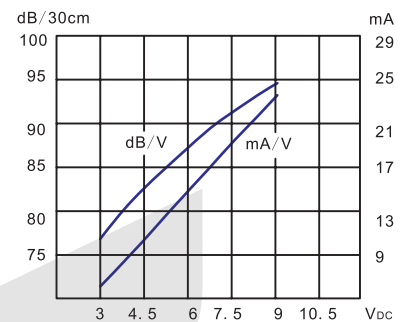

BUZZER

Mechanical Buzzer Series

KLS3-MB-2315R 23*17*15mm Mechanical Buzzer Series

SPECIFICATIONS

Rated Voltage	3VDC
Operating Voltage	2-4VDC
Max. Rated Current	25mA
Min. S.P.L. (@ 20cm)	75dB
Resonant Frequency	400 ± 100Hz
Operating Temp	-20 ~ +60 ° C
Weight	10g

Dimensions (Unit:mm)

Order Code	Rated Voltage	Min.S.P.L.(@20cm)
KLS3-MB-2315R-A	1.5VDC	70dB
KLS3-MB-2315R-B	3VDC	75dB
KLS3-MB-2315R-C	6VDC	75dB
KLS3-MB-2315R-D	9VDC	75dB
KLS3-MB-2315R-E	12VDC	75dB
KLS3-MB-2315R-F	24VDC	75dB