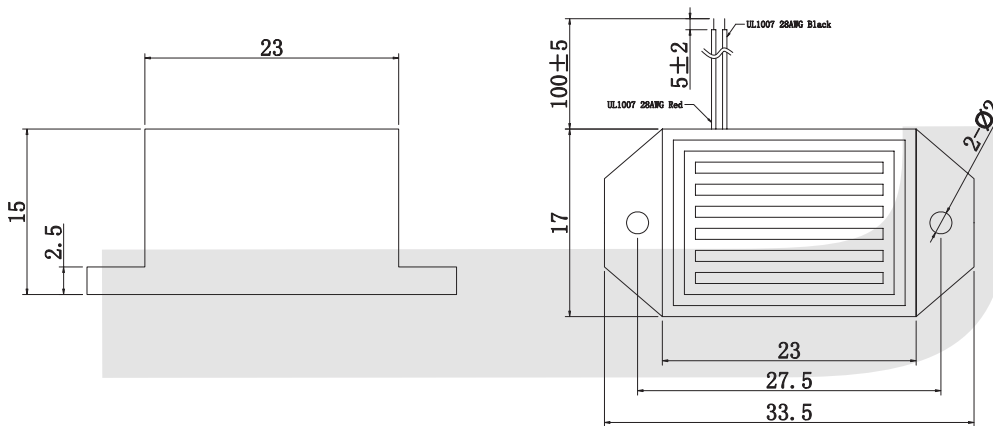

BUZZER

Mechanical Buzzer Series

KLS3-MB-2315R 23*17*15mm Mechanical Buzzer Series

SPECIFICATIONS

Rated Voltage	3VDC
Operating Voltage	2-4VDC
Max. Rated Current	25mA
Min. S.P.L. (@ 20cm)	75dB
Resonant Frequency	400 ± 100Hz
Operating Temp	-20 ~ +60 ° C
Weight	10g

Dimensions (Unit:mm)

Order Code	Rated Voltage	Min.S.P.L.(@20cm)
KLS3-MB-2315R-A	1.5VDC	70dB
KLS3-MB-2315R-B	3VDC	75dB
KLS3-MB-2315R-C	6VDC	75dB
KLS3-MB-2315R-D	9VDC	75dB
KLS3-MB-2315R-E	12VDC	75dB
KLS3-MB-2315R-F	24VDC	75dB

ORDER INFORMATION

Product NO.: KLS3-MB-2315R A